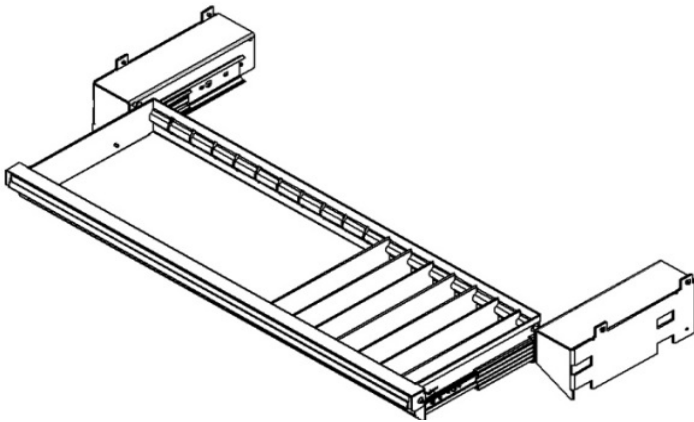

**NEW SLIDE OUT SHELF OPTION**

**Features**

- Single hand operated latching system
- Seven (7) adjustable dividers included
- Full height adjustment in 2" increments
- Available for all Service Bodies (except G series)
- Shelf height is 2 3/4" with 100 lb. load capacity

NOTE: Most service bodies will accommodate multiple slide out shelves in the horizontal compartment.

**U and J Series bodies** - 1 shelf only

**C, L & T Series bodies** - 2 shelves

**S & E Series bodies** - 3 shelves

Refer to installation bulletin P2366 for instructions

New Model	Old Model	Compartment Length	Compartment Depth	Body Application
SLFSLD4414	SAME	44"	14"	40, 42, 56 & 57 CA Narrow
SLFLSD5014	SAME	50"	14"	60 & 84 CA Narrow
SLFSLD4420	SAME	44"	20"	56 & 57 CA Wide
SLFSLD4920	SAME	49"	20"	C-Series Crane Body
SLFSLD5020	SAME	50"	20" & 22"	60 & 84 CA Wide
SLFSLD5220	SAME	52"	20"	A & CA-Series Line Body
SLFSLD6214L	SLFSLD5914	62"	14"	40 & 42 CA #2 Narrow - Streetside
SLFSLD6214R	SLFSLD5914	62"	14"	40 & 42 CA #2 Narrow - Curbside
SLFSLD6414L	SLFSLD6114	64"	14"	56 & 57 CA #2 Narrow - Streetside
SLFSLD6414R	SLFSLD6114	64"	14"	56 & 57 CA #2 Narrow - Curbside
SLFLSD6420L	SLFSLD6120	64"	20"	56 & 57 CA #2 Wide - Streetside
SLFSLD6420R	SLFSLD6120	64"	20"	56 & 57 CA #2 Wide - Curbside
SLFSLD7414L	SLFSLD7114	74"	14"	60 & 84 CA #2 Narrow - Streetside
SLFSLD7414R	SLFSLD7114	74"	14"	60 & 84 CA #2 Narrow - Curbside
SLFSLD7420L	SLFSLD7120	74"	20"	60 & 84 CA #2 Wide - Streetside
SLFSLD7420R	SLFSLD7120	74"	20"	60 & 84 CA #2 Wide - Curbside
INSTSLFLSDS	SAME			Install shelf streetside
INSTSLFLSDC	SAME			Install shelf curbside