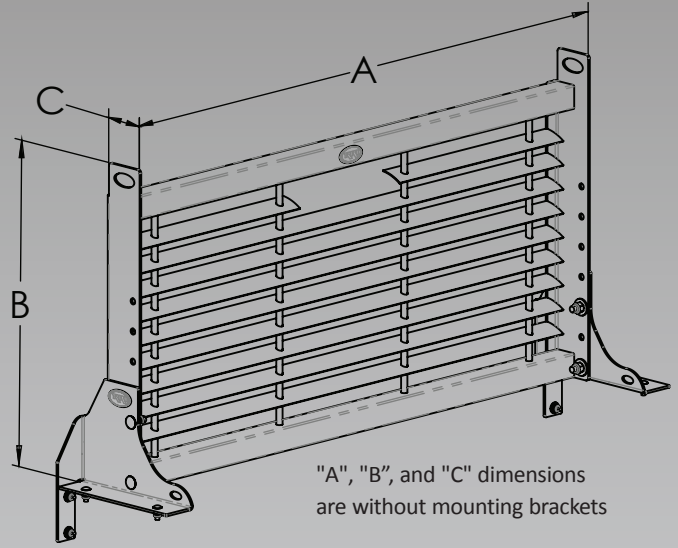

COMMERCIAL GRADE TRUCK EQUIPMENT

Service Body Window Grilles

RKI Window Grilles protect your rear window from accidental breakage and protect your truck's interior from sun damage, while allowing unobstructed visibility.

STANDARD FEATURES

- RKI Window Grilles are built of heavy duty steel with a polyester powder coat finish to provide many years of dependable service
- Engineered for application with RKI Service Bodies, including L/R combinations like an ST5680
- Vertical adjustment on both side of 10" on 2 1/2" increments to fit Chevy, Ford, GMC, and Ram trucks
- Convenient tie downs integrated at the top and bottom to aid in securing cargo
- Rear cutout for stoplight visibility
- All WG products are also available in black powder coat finish—just add a "B" to the end of the model number

SPECIFICATIONS					
Model	Load Area Width	A Length	B Height	C Depth	Approx. Weight (lbs)
STEEL					
WG49	49"	48 1/2"	27"	3 3/4"	61
WG50	50"	49 1/2"	27"	3 3/4"	61
WG51	51"	50 1/2"	27"	3 3/4"	62
WG54	54"	53 1/2"	27"	3 3/4"	62
WG60	60"	59 1/2"	27"	3 3/4"	68
WG65	65"	64 1/2"	27"	3 3/4"	70