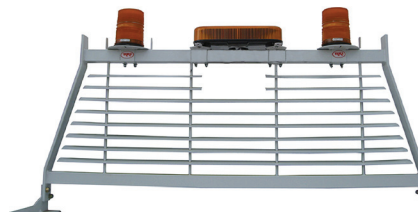

Strobe Light Mounting Kits