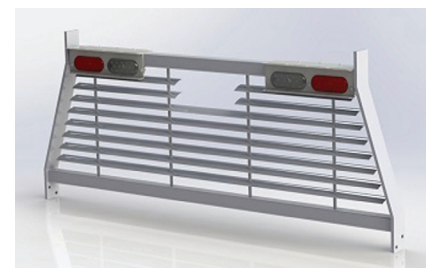

Led Light Kit for Window Grilles