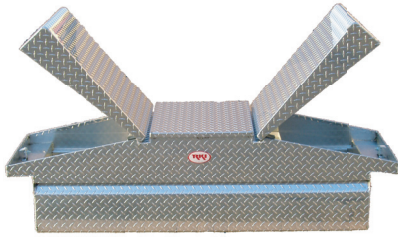

COMMERCIAL GRADE TRUCK EQUIPMENT

Truck Boxes

ST-Series
Double Lid Crossboxes

C-Series
Single Lid Crossboxes

M-Series
Single or Double Lid
Chest Style Truck Boxes

Floor Drawers

RKI Truck Boxes

- 14 gauge cold rolled steel construction
- Available in a variety of designs
- Built to withstand tough conditions
- Quality workmanship built to last
- RKI manufactures special truck boxes (consult your nearest dealer for custom sizes)
- Lifetime Warranty

S-Series
Side Truck Boxes

Topper Compartment Boxes

US-Series
Upper Side Truck Boxes

STS-Series
Side Truck Boxes

UST-Series
Top-opening Upper
Side Truck Boxes

H-Series
Horizontally Hinged
Truck Boxes

V-Series
Vertically Hinged
Truck Boxes

COMMERCIAL GRADE TRUCK EQUIPMENT

Truck Box Features

STEEL TRUCK BOX FEATURES:

- 14 Gauge or Thicker Steel Construction
- High Security Stainless Steel Hinges
- Tough Polyester Powder Coat Finish; Available in Black or White
- Durable Spring Assist Lid Opening on all Top Opening Models
- Full-size Easy to Grab Stainless Steel Paddle Latches

ALUMINUM TRUCK BOX FEATURES:

- Rugged Bright Diamond Treadplate Aluminum Hull with Smooth Aluminum Bottom
- Sealed Gas Shock Lid Supports on all Top Opening Models
- Available in Black or White powder coat finish
- Same Dependable Design and Durable Construction as our Steel Truck Boxes