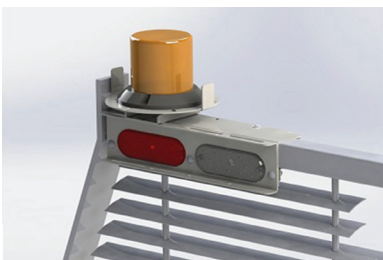

Mounting Kit for Round Strobe Light