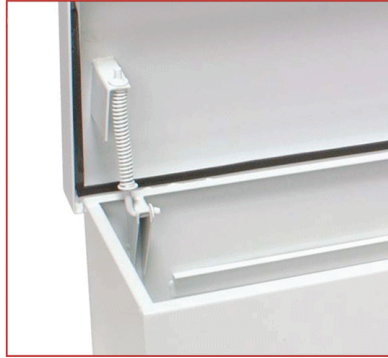

ALUMINUM TRUCK BOX FEATURES:

- Rugged Bright Diamond Treadplate Aluminum Hull with Smooth Aluminum Bottom
- Sealed Gas Shock Lid Supports on all Top Opening Models
- Available in Black or White powder coat finish
- Same Dependable Design and Durable Construction as our Steel Truck Boxes

SPRING ASSIST AND WEATHER TIGHT SEALS