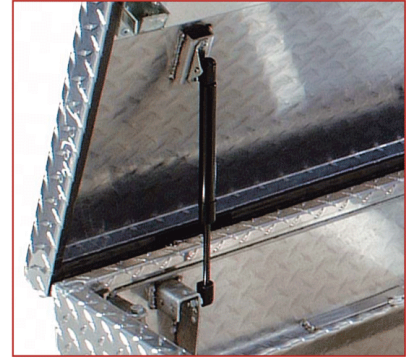

GAS SHOCK LID SUPPORTS AND WEATHER TIGHT SEALS