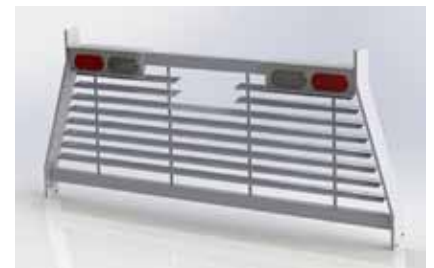

Led Light Kit for Window Grilles