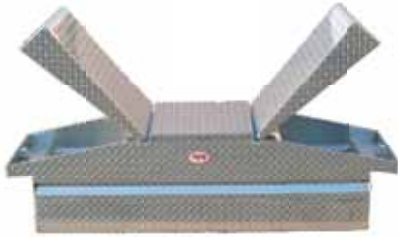

COMMERCIAL GRADE TRUCK EQUIPMENT

Truck Boxes

ST-Series
Double Lid Crossboxes

C-Series
Single Lid Crossboxes

M-Series
Single or Double Lid
Chest Style Truck Boxes

Floor Drawers

RKI Truck Boxes

- 14 gauge cold rolled steel construction
- Available in a variety of designs
- Built to withstand tough conditions
- Quality workmanship built to last
- RKI manufactures special truck boxes (consult your nearest dealer for custom sizes)
- Lifetime Warranty

S-Series
Side Truck Boxes

Topper Compartment Boxes

US-Series
Upper Side Truck Boxes

STS-Series
Side Truck Boxes

UST-Series
Top-opening Upper
Side Truck Boxes

H-Series
Horizontally Hinged
Truck Boxes

V-Series
Vertically Hinged
Truck Boxes

COMMERCIAL GRADE TRUCK EQUIPMENT

Truck Box Features

STEEL TRUCK BOX FEATURES:

- 14 Gauge or Thicker Steel Construction
- High Security Stainless Steel Hinges
- Tough Polyester Powder Coat Finish; Available in Black or White
- Durable Spring Assist Lid Opening on all Top Opening Models
- Full-size Easy to Grab Stainless Steel Paddle Latches

ALUMINUM TRUCK BOX FEATURES:

- Rugged Bright Diamond Treadplate Aluminum Hull with Smooth Aluminum Bottom
- Sealed Gas Shock Lid Supports on all Top Opening Models
- Available in Black or White powder coat finish
- Same Dependable Design and Durable Construction as our Steel Truck Boxes