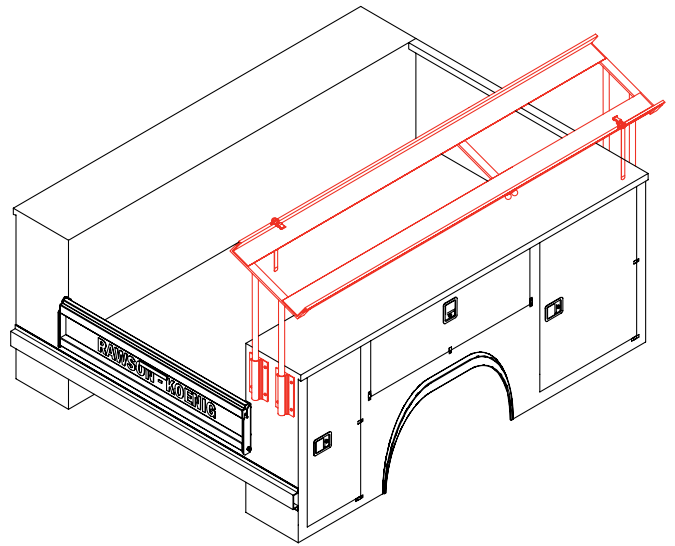

* Side Angle Type with full length rails and two (2) hold-down straps.

Model	Application	Body Length
LRA74	All Service Bodies.	74"
LRA84	All Service Bodies.	84"
LRA96	All Service Bodies.	96"
LRA108	All Service Bodies.	108"
LRA132	All Service Bodies.	132"
LRA156	All Service Bodies.	156"
LRA168	All Service Bodies.	168"