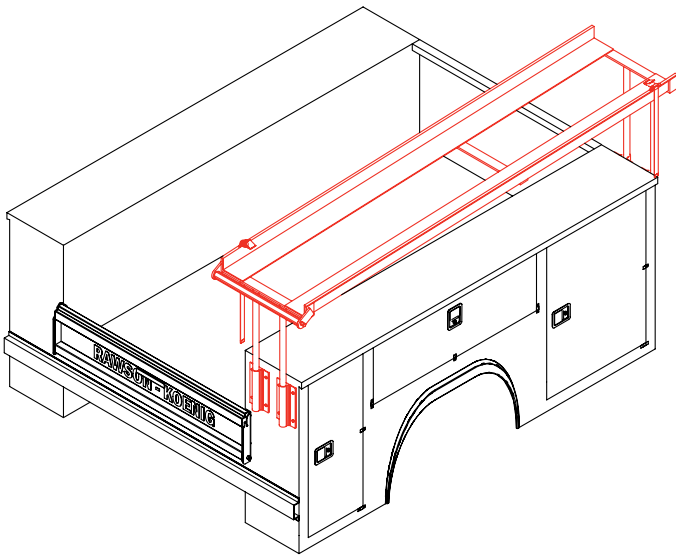

Side Mounted, Flat Type with roller on rear end and web strap hold-down.

Model	Application	Body Length
LRF74	All Service Bodies.	74"
LRF84	All Service Bodies.	84"
LRF96	All Service Bodies.	96"
LRF108	All Service Bodies.	108"
LRF132	All Service Bodies.	132"
LRF156	All Service Bodies.	156"
LRF168	All Service Bodies.	168"

Not available with Rear Access Doors or Light Holes High.