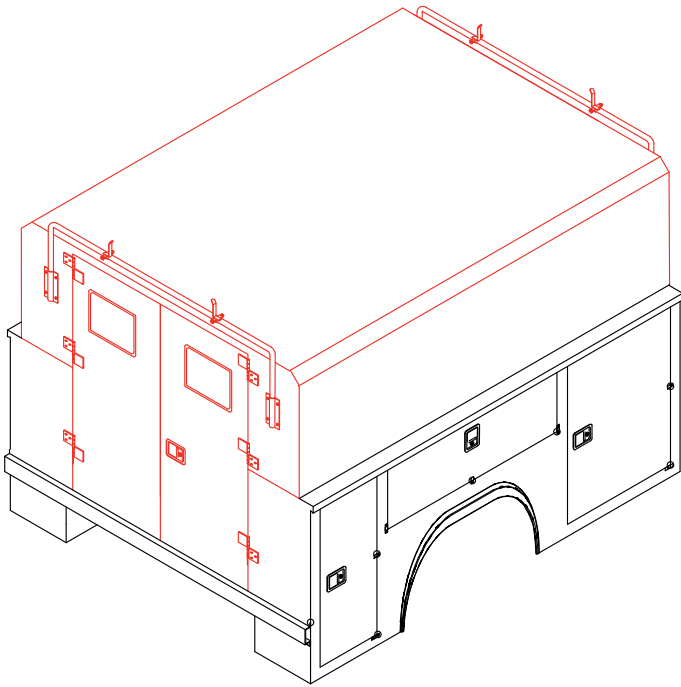

One-Piece Overhead Style. Bow Type.

Model	Application	Floor Width
BOW401P	All Service Bodies.	40"
BOW491P	All Service Bodies.	49"
BOW511P	All Service Bodies.	51"
BOW541P	All Service Bodies.	54"
BOW591P	All Service Bodies.	59"/60"
BOW651P	All Service Bodies.	65"

Not available with Rear Access Doors or Light Holes High.

Two-Piece Overhead Style. Bow Type.

Model	Application	Floor Width
LRO40	All Service Bodies.	40"
LRO49	All Service Bodies.	49"
LRO51	All Service Bodies.	51"
LRO54	All Service Bodies.	54"
LRO59	All Service Bodies.	59"/60"
LRO65	All Service Bodies.	65"

Not available with Rear Access Doors or Light Holes High.

One-Piece Overhead Style. Bow Type. For Bodies with Canopies

Model	Application	Floor Width
BOW40C1P	All Canopies.	40"
BOW49C1P	All Canopies.	49"
BOW51C1P	All Canopies.	51"
BOW54C1P	All Canopies.	54"
BOW59C1P	All Canopies.	59"/60"
BOW65C1P	All Canopies.	65"