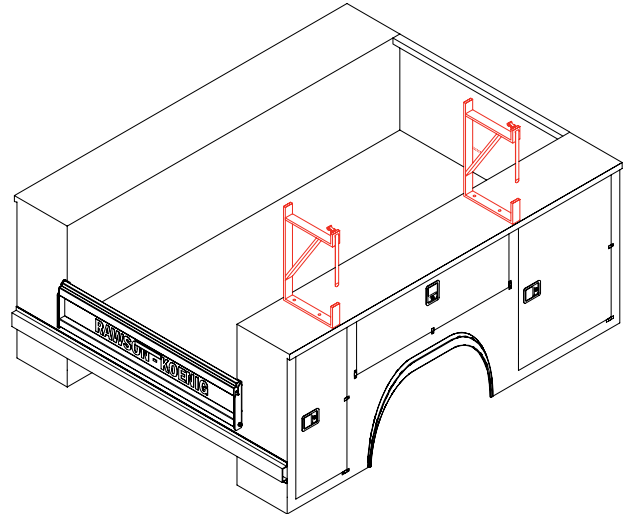

Model	Application
LRK4	Top mounted vertical for compartment top with 2 hold-down straps.