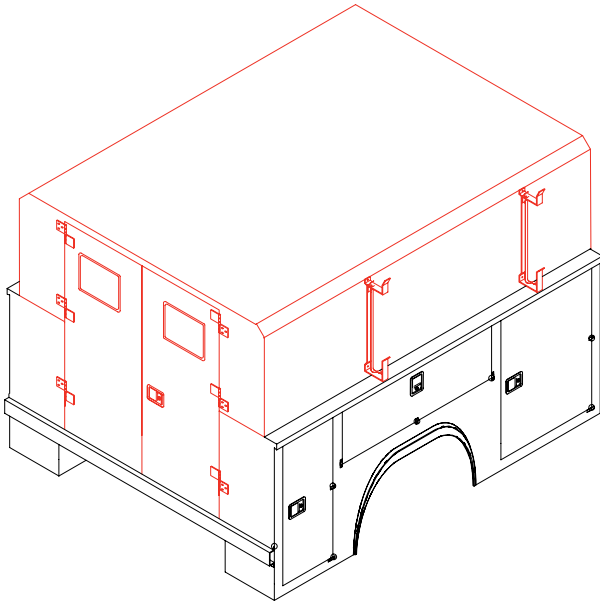

Side Mounted, Flat Type with roller on rear end and web strap hold-down.

Model	Application	Body Length
LRF74	All Service Bodies.	74"
LRF84	All Service Bodies.	84"
LRF96	All Service Bodies.	96"
LRF108	All Service Bodies.	108"
LRF132	All Service Bodies.	132"
LRF156	All Service Bodies.	156"
LRF168	All Service Bodies.	168"

Not available with Rear Access Doors or Light Holes High.

* Side Angle Type with full length rails and two (2) hold-down straps.

Model	Application	Body Length
LRA74	All Service Bodies.	74"
LRA84	All Service Bodies.	84"
LRA96	All Service Bodies.	96"
LRA108	All Service Bodies.	108"
LRA132	All Service Bodies.	132"
LRA156	All Service Bodies.	156"
LRA168	All Service Bodies.	168"