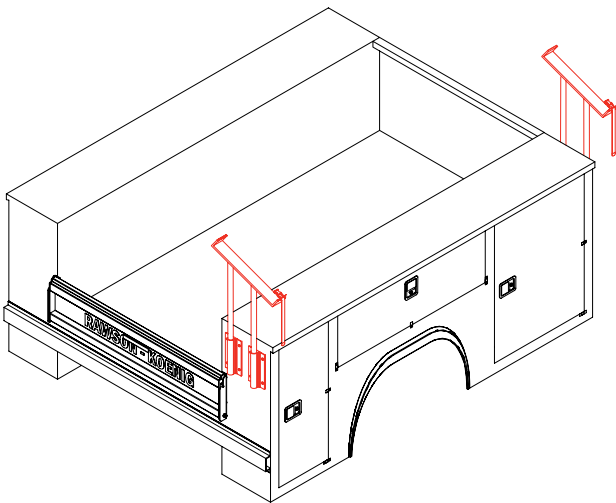

Not available with Rear Access Doors or Light Holes High.

* Side Angle Type with full length rails and two (2) hold-down straps.

Model	Application	Body Length
LRA74	All Service Bodies.	74"
LRA84	All Service Bodies.	84"
LRA96	All Service Bodies.	96"
LRA108	All Service Bodies.	108"
LRA132	All Service Bodies.	132"
LRA156	All Service Bodies.	156"
LRA168	All Service Bodies.	168"

Model	Application
LRK2	Side mounted vertical for superstructure/canopy with 2 hold-down straps.

Model	Application
LRK4	Top mounted vertical for compartment top with 2 hold-down straps.

Model	Application
LRK5	End mounted angle type - front and rear upright only with 2 hold-down straps.