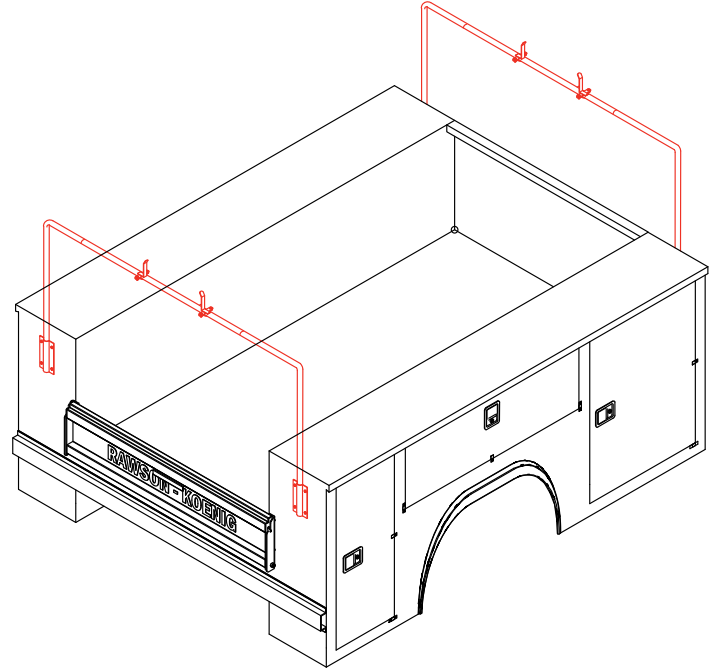

One-Piece Overhead Style. Bow Type.

Model	Application	Floor Width
BOW401P	All Service Bodies.	40"
BOW491P	All Service Bodies.	49"
BOW511P	All Service Bodies.	51"
BOW541P	All Service Bodies.	54"
BOW591P	All Service Bodies.	59"/60"
BOW651P	All Service Bodies.	65"

Not available with Rear Access Doors or Light Holes High.

Two-Piece Overhead Style. Bow Type.

Model	Application	Floor Width
LRO40	All Service Bodies.	40"
LRO49	All Service Bodies.	49"
LRO51	All Service Bodies.	51"
LRO54	All Service Bodies.	54"
LRO59	All Service Bodies.	59"/60"
LRO65	All Service Bodies.	65"