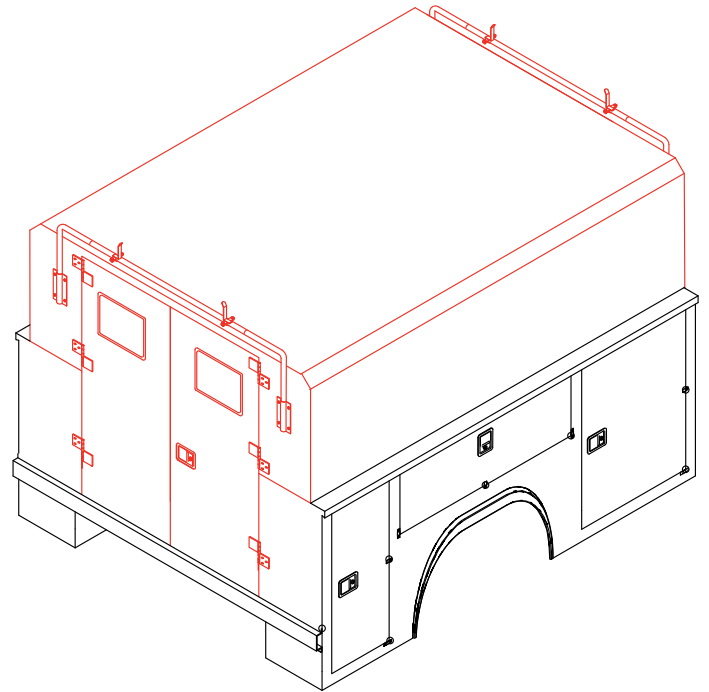

Not available with Rear Access Doors or Light Holes High.

Two-Piece Overhead Style. Bow Type.

Model	Application	Floor Width
LRO40	All Service Bodies.	40"
LRO49	All Service Bodies.	49"
LRO51	All Service Bodies.	51"
LRO54	All Service Bodies.	54"
LRO59	All Service Bodies.	59"/60"
LRO65	All Service Bodies.	65"

Not available with Rear Access Doors or Light Holes High.

One-Piece Overhead Style. Bow Type. For Bodies with Canopies

Model	Application	Floor Width
BOW40C1P	All Canopies.	40"
BOW49C1P	All Canopies.	49"
BOW51C1P	All Canopies.	51"
BOW54C1P	All Canopies.	54"
BOW59C1P	All Canopies.	59"/60"
BOW65C1P	All Canopies.	65"